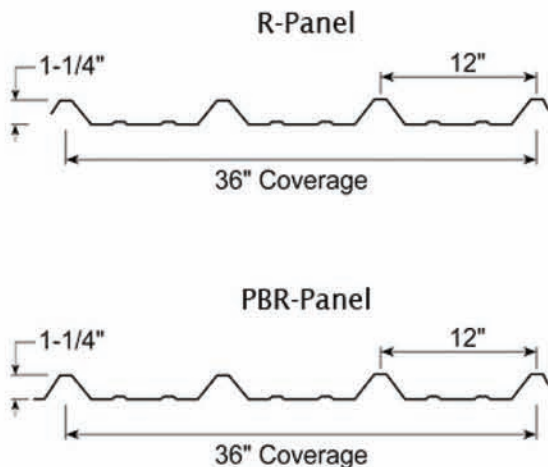

R-Panel

Panel Details

- * Available in R-Panel (siding) and PBR-Panel (roofing)
- * 36" Total Coverage with 1-1/4" Rib Height
- * 24 & 26 Gauge Available
- * 21 Available Colors in a Valspar Weather X 40 Year Paint Warranty System
- * Available in Galvalume
- * Exposed Fasteners
- * Agricultural & Commercial Use
- * Applies Over Open Framing or Solid Substrates
- * Suggested Minimum Roof Slope 3:12